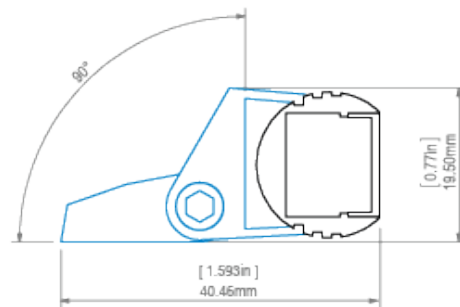

PDS-O profile and REG-PD-UV mounting bracket
profil PDS-O z mocownikiem REG-PD-UV