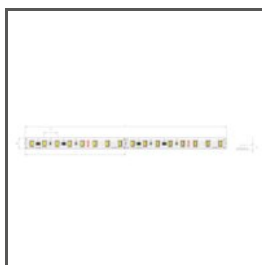

K-HE-1440-HD-24V

K-HEHD-1440-24

Ref. arch K-HE-1440-HD-24V