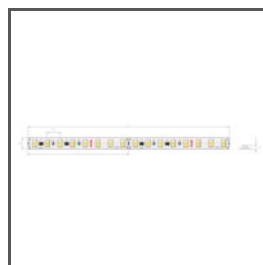

K-HEHD-1440-24

Ref. arch K-HE-1440-HD-24V

**K-HE-1920-HD-24V**

K-HEHD-1920-24

Ref. arch K-HE-1920-HD-24V