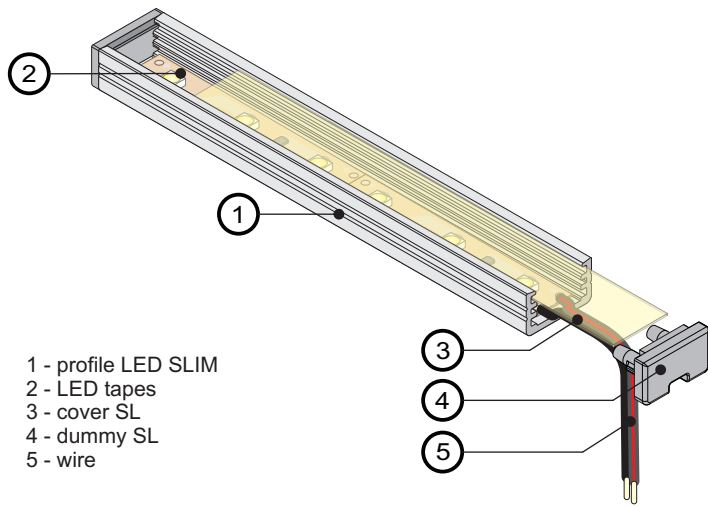

Profile LED SLIM

- 1 - profile LED SLIM
- 2 - LED tapes
- 3 - cover SL
- 4 - dummy SL
- 5 - wire

APPLICATION

PROFILE LED SLIM

Profile length:
500mm 1000mm 2000mm

DUMMY SL

(kpl= 2 pcs)
break from wire side

COVER SL

MILKY/FROST

Cover length:
500 mm 1000 mm 2000 mm

LED TAPES

- 30P/m 2,4W/m
- 60P/m 4,8W/m
- 120P/m 9,6W/m

Adhesive tape

PROFILE MOUNTING

two-side adhesive tape

glue

PROFILES CONNECTION

Angular connector SL

Angular connector SL

Soon available

WIRE/ SOCKET / CONNECTOR

AMP

connector plug AMP

well